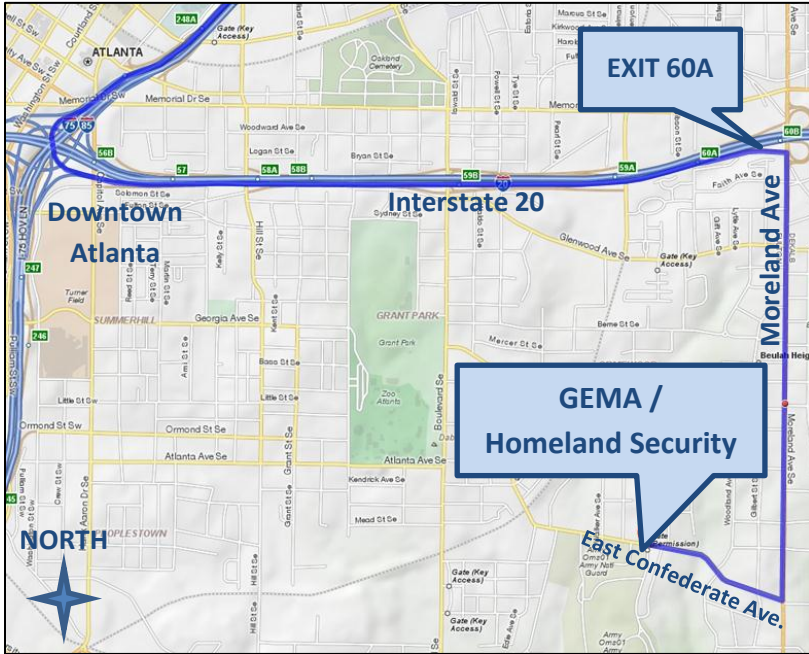

Directions to GEMA / Homeland Security Headquarters

Headquarters Address

935 E Confederate Avenue, SE
(Building 2)
Atlanta, GA 30316
(404) 635-7000

Directions from Downtown:

From downtown Atlanta take I-20 East to Exit 60A, Moreland Avenue.

Turn Right and go South on Moreland Avenue 1.5 miles.

Turn Right on East Confederate Avenue (between BP and Zesto's) and drive 1/2 mile.

Take first left past the Georgia Department of Public Safety building.

Present ID at Guard Checkpoint.

Go straight, once through the gate – parking lot is on the left.

Visitor's entrance is through the main door to Building 24 (five story Department of Transportation building). Present ID to Security Guard, and then enter GEMA/HS (Building 2) through door to the right.