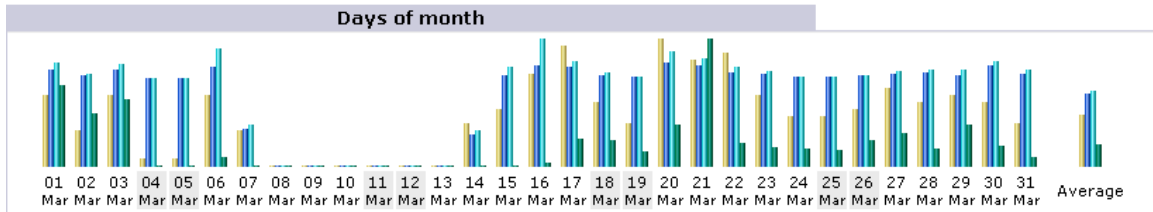

Summary					
	First visit	Summary			Last visit
	01 Mar 2006 - 00:00	Month Mar 2006			31 Mar 2006 - 23:55
	Unique visitors	Number of visits	Pages	Hits	Bandwidth
Viewed traffic *	73	227 (3.1 visits/visitor)	7303 (32.17 pages/visit)	7710 (33.96 hits/visit)	10.17 GB (46983.6 KB/visit)
Not viewed traffic *			1027	1027	140.97 MB

* Not viewed traffic is traffic generated by robots, worms or answers with special HTTP status code.