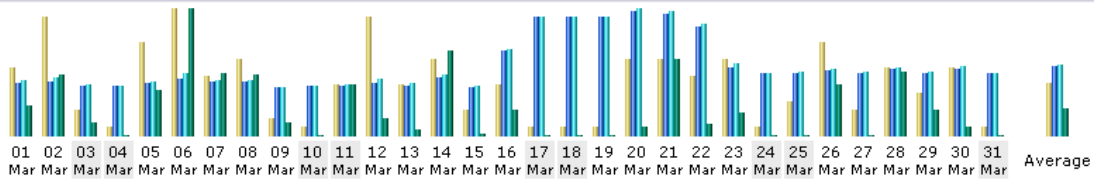

Days of month