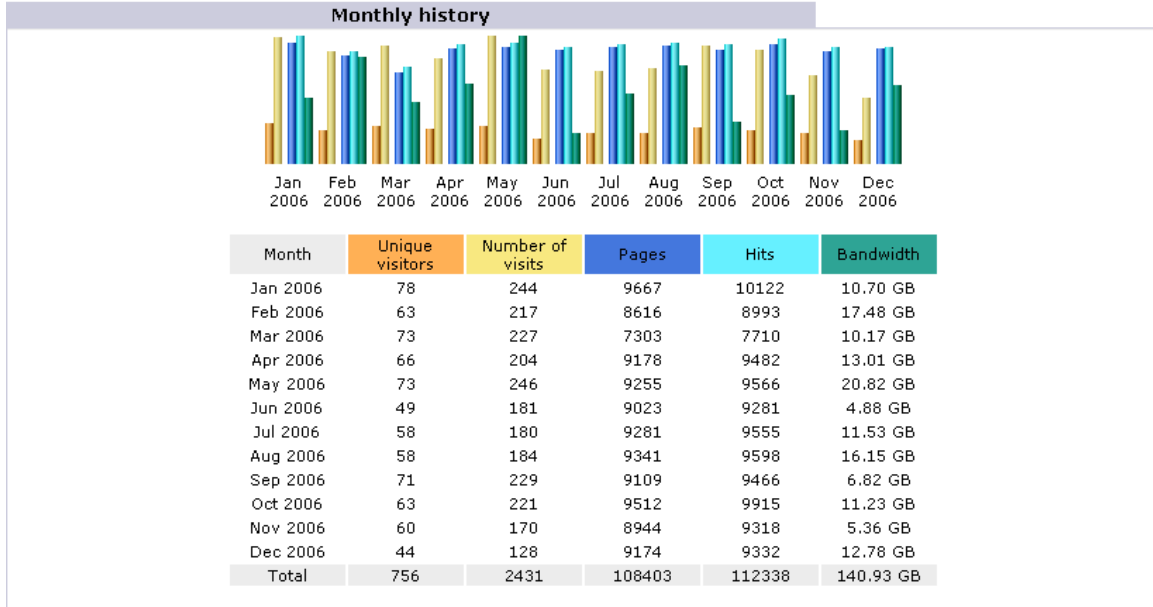

Summary					
	First visit	Summary			Last visit
	01 Mar 2006 - 00:00	Month Mar 2006			31 Mar 2006 - 23:55
	Unique visitors	Number of visits	Pages	Hits	Bandwidth
Viewed traffic *	73	227 (3.1 visits/visitor)	7303 (32.17 pages/visit)	7710 (33.96 hits/visit)	10.17 GB (46983.6 KB/visit)
Not viewed traffic *			1027	1027	140.97 MB

* Not viewed traffic is traffic generated by robots, worms or answers with special HTTP status code.