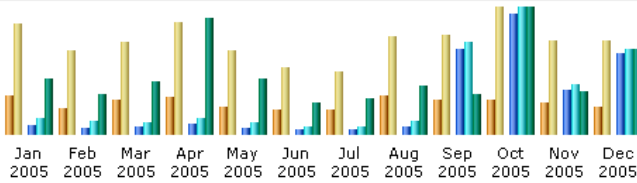

* Not viewed traffic is traffic generated by robots, worms or answers with special HTTP status code.

Summary

| | First visit 01 Mar 2005 - 13:50 | Summary Month Mar 2005 | | | Last visit 31 Mar 2005 - 19:01 |
|----------------------|------------------------------------|------------------------------|---------------------------|--------------------------|-----------------------------------|
| | Unique visitors | Number of visits | Pages | Hits | Bandwidth |
| Viewed traffic * | 79 | 207 (2.62 visits/visitor) | 577 (2.78 pages/visit) | 964 (4.65 hits/visit) | 13.94 GB (70624.66 KB/visit) |
| Not viewed traffic * | | | 549 | 549 | 2.29 GB |

* Not viewed traffic is traffic generated by robots, worms or answers with special HTTP status code.

Monthly history

| Month | Unique visitors | Number of visits | Pages | Hits | Bandwidth |
|----------|-----------------|------------------|-------|-------|-----------|
| Jan 2005 | 86 | 248 | 786 | 1303 | 14.66 GB |
| Feb 2005 | 59 | 187 | 521 | 1020 | 10.50 GB |
| Mar 2005 | 79 | 207 | 577 | 964 | 13.94 GB |
| Apr 2005 | 84 | 253 | 810 | 1295 | 30.56 GB |
| May 2005 | 61 | 188 | 549 | 989 | 14.47 GB |
| Jun 2005 | 54 | 149 | 390 | 644 | 8.20 GB |
| Jul 2005 | 56 | 141 | 378 | 611 | 9.41 GB |
| Aug 2005 | 88 | 221 | 622 | 1043 | 12.60 GB |
| Sep 2005 | 79 | 222 | 6880 | 7363 | 10.73 GB |
| Oct 2005 | 77 | 285 | 9700 | 10171 | 33.31 GB |
| Nov 2005 | 71 | 210 | 3575 | 3996 | 11.31 GB |
| Dec 2005 | 63 | 209 | 6531 | 6880 | 22.55 GB |
| Total | 857 | 2520 | 31319 | 36279 | 192.25 GB |